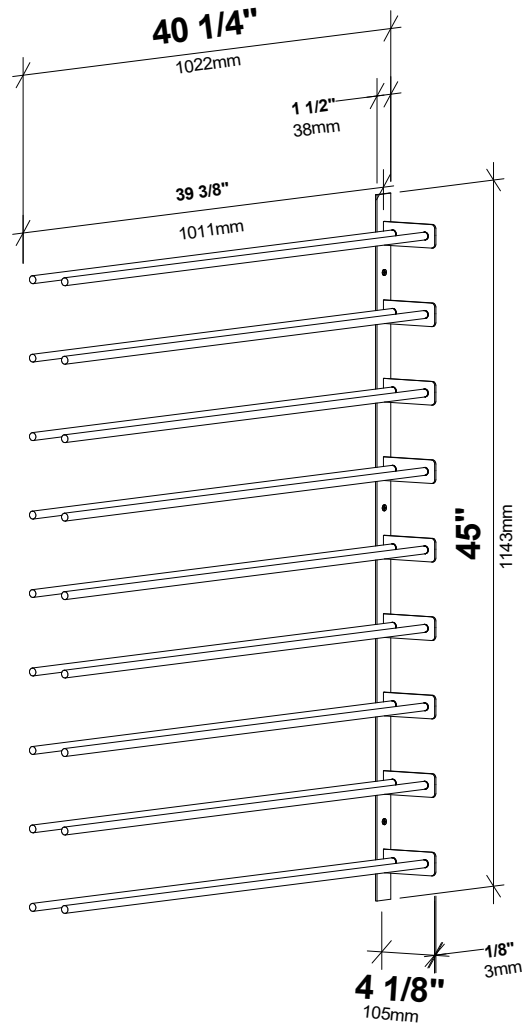

Evolution Wine Wall Ext 45 3C

Spec Sheet for WW-EX451 (27-bottle extension, additional purchase required)

VINTAGEVIEW®
MOVING WINE STORAGE FORWARD

4690 Joliet St., Denver, CO 80239 | phone: 866.650.1500 | fax: 866.650.1501 | VintageView.com