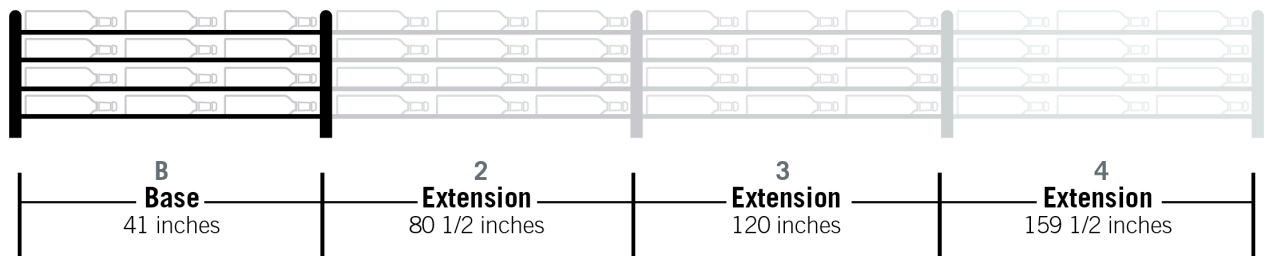

Evolution Wine Wall Ext 45 3C

Spec Sheet for WW-EX451 (27-bottle extension, additional purchase required)

VINTAGEVIEW®
MOVING WINE STORAGE FORWARD

4690 Joliet St., Denver, CO 80239 | phone: 866.650.1500 | fax: 866.650.1501 | VintageView.com