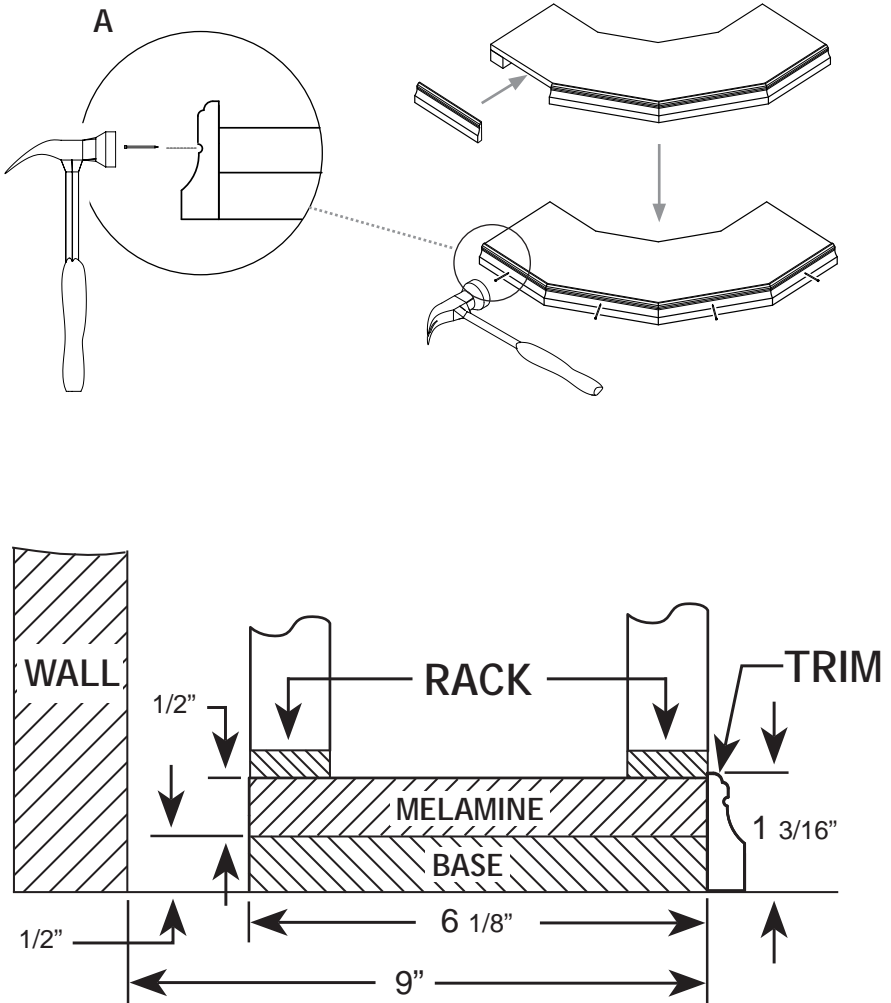

ADD TRIM TO BASE

NAIL IN TRIM

NOTE: The following instructions are for a corner base that will be wrapped around a wall corner. The method of assembly is the same for a corner base going into a corner, trim goes onto the opposite edge.

Nail through TRIM into BASE at groove to hide nails (figure A).