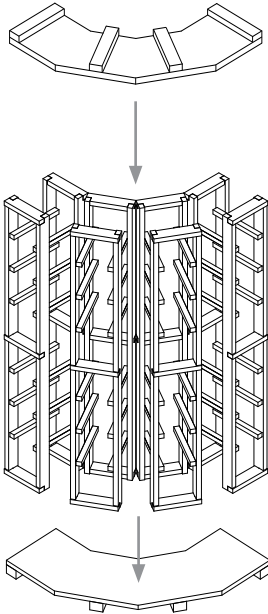

ASSEMBLE RACK TO BASE

ATTACHING RACK TO BASE

To avoid cracking of wood, pre-drill 1/16" holes for screws.
Screw through bottom horizontal bars into BASE* with 7/8" screws or nails (figure A). Shime base to level rack.

Usable as Crown molding

A